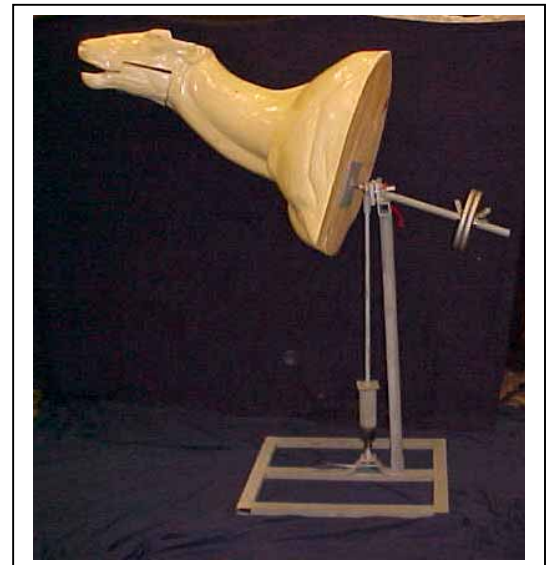

Heavy Duty Mounting Stand $
$500.00 plus shipping *

8 inch Extensions available for $29.95

* Call for shipping costs