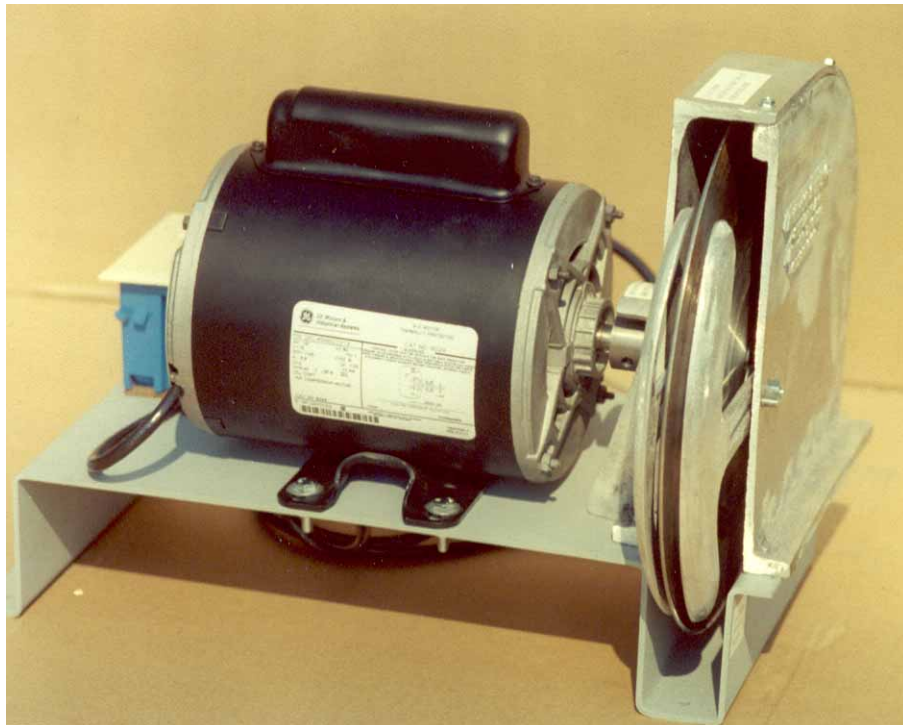

It is PORTABLE:

The total weight of the machine is only 40 pounds, so it can be used on almost any worktable. The sturdy base and rubber feet mean that it does not need to be clamped to a bench before use.

No belts!! No Pulleys!! That's right, the Authentic Portable Fleshers have DIRECT DRIVE.

Our new state-of-the-art flesher has a precision-machined flywheel attached to the motor shaft of a 1/2 HP motor. The flywheel and fleshing blade are covered with a cast aluminum housing with two adjustable guards.